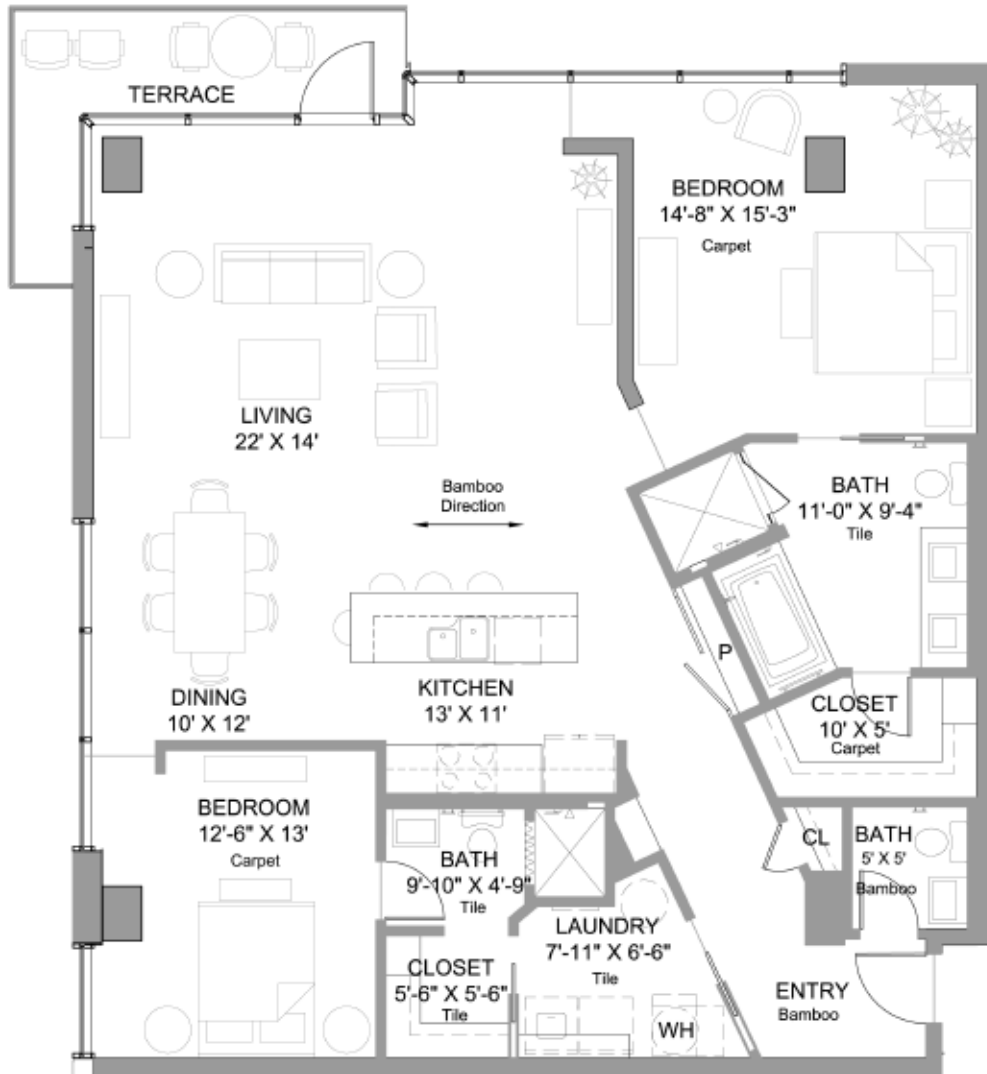

## 2 Bedrooms Plan A

Floors 5, 6, 7, 8, 9, 10, 11, 12

Unit Area 1,631 SF

Terrace 135 SF

Total Area 1,766 SF

All renderings and floor plans are conceptual. The finished products may vary from the rendering. Floor plans and dimensions as shown are subject to change during construction as conditions may require. Not to Scale

## Features & Finishes

Two-Bedroom Homes

### Spacious floorplans raise the standard for in-town living

- Tall 11'4" ceilings
- Floor-to-ceiling windows with expansive skyline views
- Private landscaped terraces or oversized balconies
- 7' entry and interior doors
- Roomy walk-in closets
- Separate utility rooms designed for full-sized washer & dryer