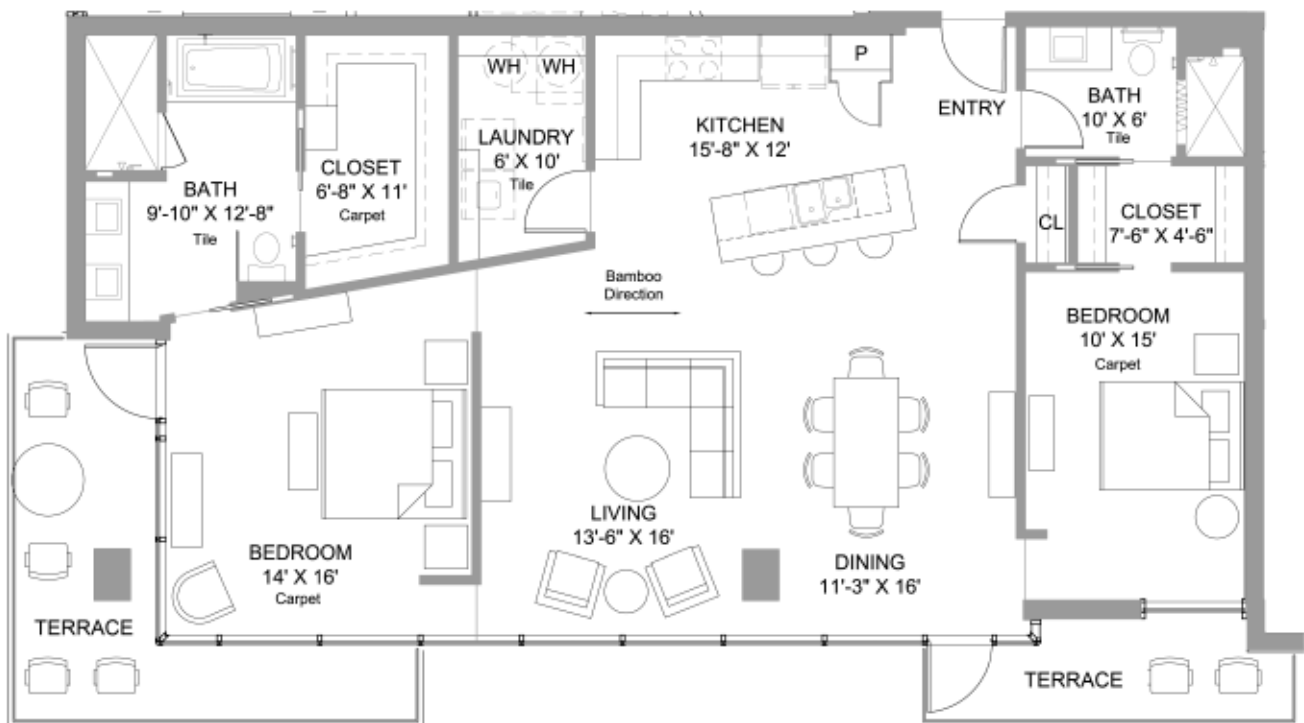

## 2 Bedrooms Plan D

Floors 6, 7, 8, 9, 10, 11, 12

Unit Area 1,525 SF

Terrace 217 SF

Total Area 1,742 SF

All renderings and floor plans are conceptual. The finished products may vary from the rendering. Floor plans and dimensions as shown are subject to change during construction as conditions may require. Not to Scale

### Spacious floorplans raise the standard for in-town living

- Tall 11'4" ceilings
- Floor-to-ceiling windows with expansive skyline views
- Private landscaped terraces or oversized balconies
- 7' entry and interior doors
- Roomy walk-in closets
- Separate utility rooms designed for full-sized washer & dryer