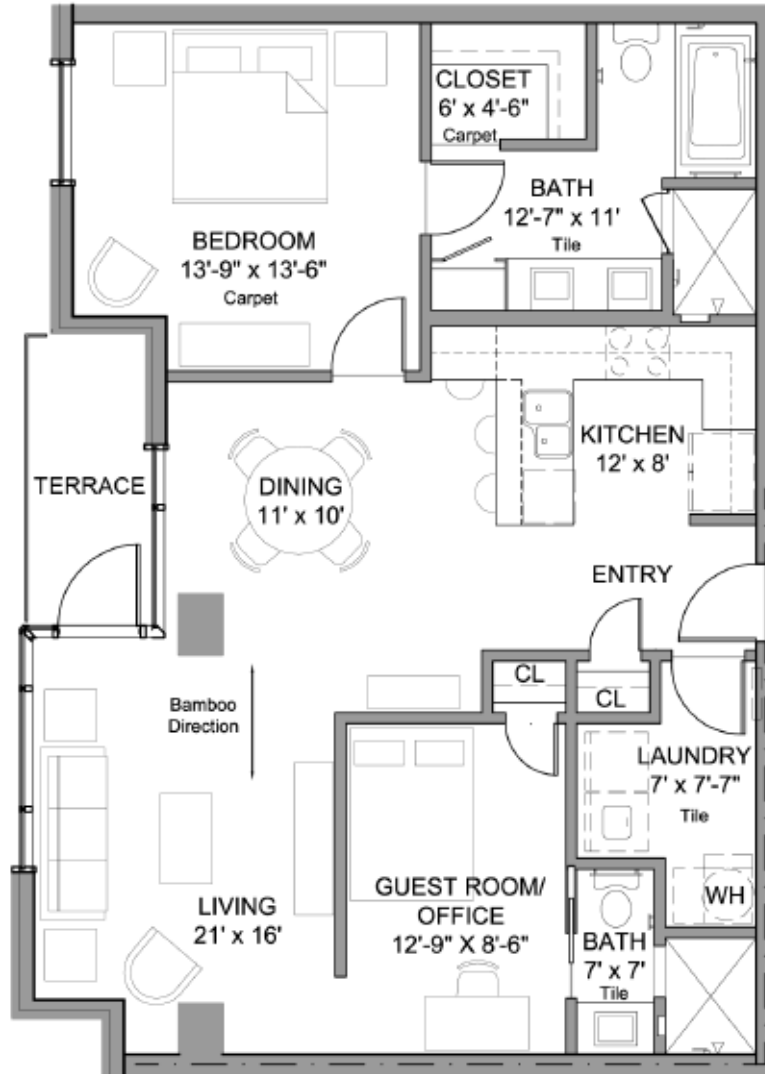

TERRAZZO

EXCLUSIVE
METROPOLITAN
LIVING
IN THE GULCH

2 Bedrooms Plan J - Alternate

Floors 5, 7, 8, 9, 10, 11, 12, 14, 15

Unit Area 1,108 SF

Terrace 55 SF

Total Area 1,163 SF

All renderings and floor plans are conceptual. The finished products may vary from the rendering. Floor plans and dimensions as shown are subject to change during construction as conditions may require. Not to Scale

Features & Finishes

Two-Bedroom Homes

Spacious floorplans raise the standard for in-town living

- Tall 11'4" ceilings
- Floor-to-ceiling windows with expansive skyline views
- Private landscaped terraces or oversized balconies
- 7' entry and interior doors
- Roomy walk-in closets
- Separate utility rooms designed for full-sized washer & dryer